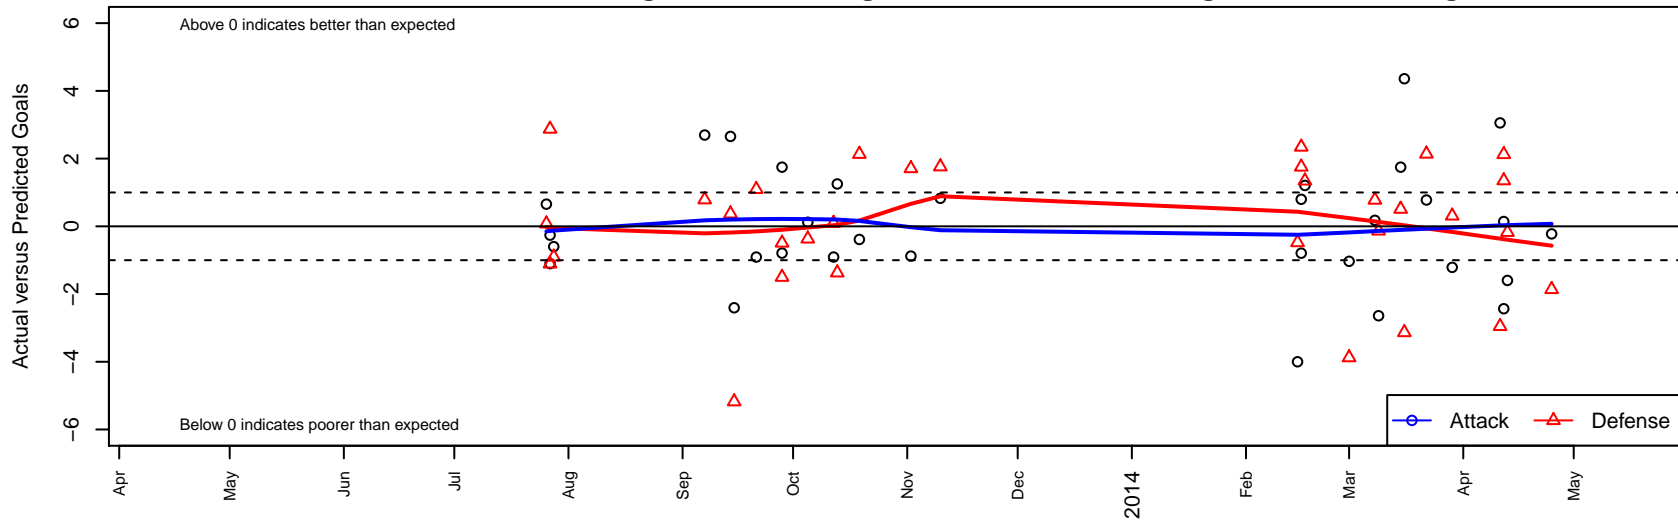

Central WA SA Navy B02

Central WA Soccer Academy
 Yakima, WA
 B02 total strength=539
 attack=0.75 defense=0.22
 fall league = PSPL Classic 1 U11, Spr PSPL St
 notes= Bakker
 alt names used:
 CWSA B-02
 CWSA B02 Navy Bakker
 CENTRAL WASHINGTON CWSA 02
 CENTRAL WASHINGTON CWSA B02 NAVY (1)

Venues played:
 Crossfire Select Cup BU11 Gold
 PSPL Classic 1 U11
 Pacific Coast Super Cup U11
 Spr PSPL Super League U11
 WA Cup BU11 Gold/Silver U11

Central WA SA Navy B02
 Dots are actual minus expected GF (blue circles) and GA (red triangles).
 Blue line is smoothed change in attack strength. Red is smoothed change in defense strength.